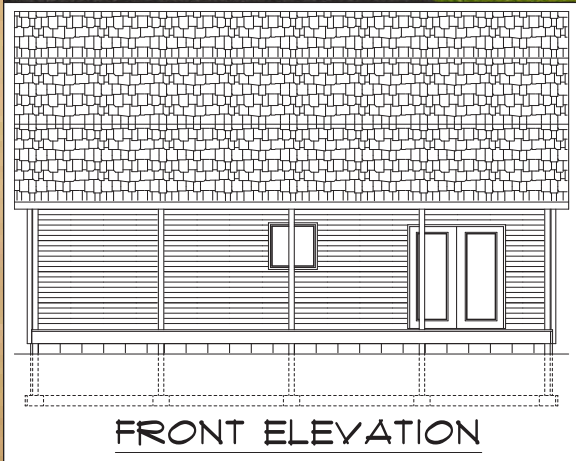

## 24'x32' Gambrel House

The 24x32 Gambrel House will make for a very charming home. Enjoy yourself, or entertain your guests on the eye catching covered front porch. This package can be built on a crawlspace or basement. The dining room is open to the kitchen and includes a patio door which opens to the covered porch. A flush beam separates the living room from the dining and kitchen. A full bath and utility room is located adjacent to the master bedroom on the main level. A full bath serves the 2nd floor bedrooms which have views to the sides.

# 24'x32' Gambrel House

**1ST FLOOR PLAN**

**2ND FLOOR PLAN**

Bernard Building Center's 24'x32' Gambrel house is a complete rough-in package including: wood floor system, 2"x6" exterior & 2"x4" interior walls, OSB wall sheathing, vinyl siding, vinyl windows, entry doors, roof trusses, roof rafters, roof sheathing, shingles, covered porch with deck, trim, nails, and building plans. This package can be modified to fit your needs. Any and all materials can be changed to the product of your choice. The size of the home can also be changed, the possibilities are endless. Changes may alter the final package price. Custom designs are also available.