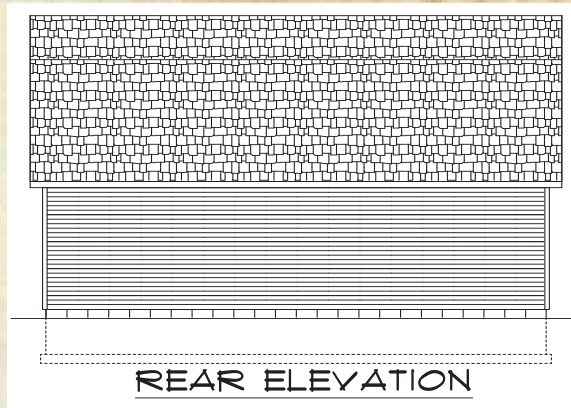

# 24'x32' Gambrel House

**1ST FLOOR PLAN**

**2ND FLOOR PLAN**

Bernard Building Center's 24'x32' Gambrel house is a complete rough-in package including: wood floor system, 2"x6" exterior & 2"x4" interior walls, OSB wall sheathing, vinyl siding, vinyl windows, entry doors, roof trusses, roof rafters, roof sheathing, shingles, covered porch with deck, trim, nails, and building plans. This package can be modified to fit your needs. Any and all materials can be changed to the product of your choice. The size of the home can also be changed, the possibilities are endless. Changes may alter the final package price. Custom designs are also available.