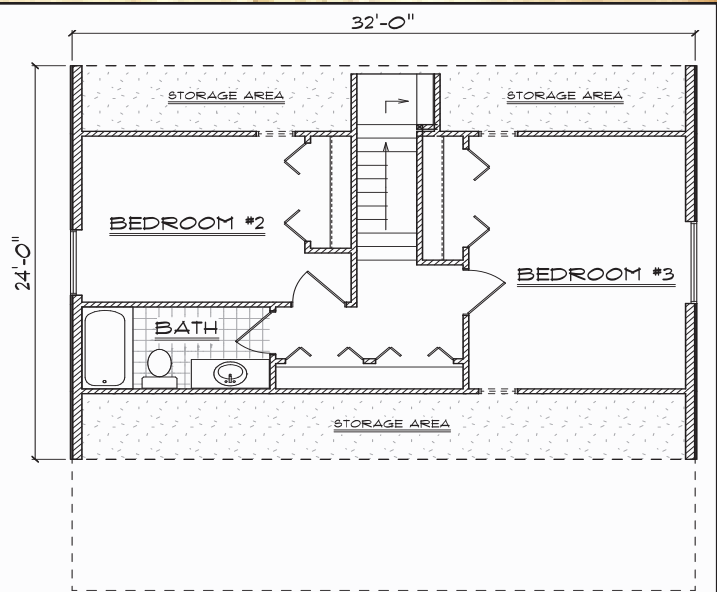

## 24'x32' Gambrel House

The 24x32 Gambrel House will make for a very charming home. Enjoy yourself, or entertain your guests on the eye catching covered front porch. This package can be built on a crawlspace or basement. The dining room is open to the kitchen and includes a patio door which opens to the covered porch. A flush beam separates the living room from the dining and kitchen. A full bath and utility room is located adjacent to the master bedroom on the main level. A full bath serves the 2nd floor bedrooms which have views to the sides.

Building Foot Print 32'- 0" x 32'- 0"	Total 1280 Sq.Ft.	1st Floor 768 Sq. Ft.	2nd Floor 512 Sq. Ft.
------------------------------------------	----------------------	--------------------------	--------------------------

# 24'x32' Gambrel House

**1ST FLOOR PLAN**

**2ND FLOOR PLAN**

Bernard Building Center's 24'x32' Gambrel house is a complete rough-in package including: wood floor system, 2"x6" exterior & 2"x4" interior walls, OSB wall sheathing, vinyl siding, vinyl windows, entry doors, roof trusses, roof rafters, roof sheathing, shingles, covered porch with deck, trim, nails, and building plans. This package can be modified to fit your needs. Any and all materials can be changed to the product of your choice. The size of the home can also be changed, the possibilities are endless. Changes may alter the final package price. Custom designs are also available.