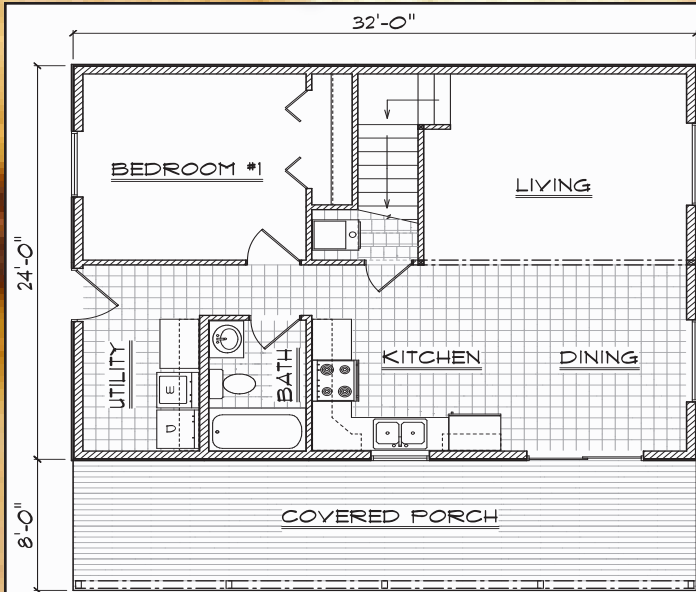

## 24'x32' Gambrel House

The 24x32 Gambrel House will make for a very charming home. Enjoy yourself, or entertain your guests on the eye catching covered front porch. This package can be built on a crawlspace or basement. The dining room is open to the kitchen and includes a patio door which opens to the covered porch. A flush beam separates the living room from the dining and kitchen. A full bath and utility room is located adjacent to the master bedroom on the main level. A full bath serves the 2nd floor bedrooms which have views to the sides.

Building Foot Print 32'- 0" x 32'- 0"	Total 1280 Sq.Ft.	1st Floor 768 Sq. Ft.	2nd Floor 512 Sq. Ft.
------------------------------------------	----------------------	--------------------------	--------------------------

# 24'x32' Gambrel House

**1ST FLOOR PLAN**

**2ND FLOOR PLAN**

Bernard Building Center's 24'x32' Gambrel house is a complete rough-in package including: wood floor system, 2"x6" exterior & 2"x4" interior walls, OSB wall sheathing, vinyl siding, vinyl windows, entry doors, roof trusses, roof rafters, roof sheathing, shingles, covered porch with deck, trim, nails, and building plans. This package can be modified to fit your needs. Any and all materials can be changed to the product of your choice. The size of the home can also be changed, the possibilities are endless. Changes may alter the final package price. Custom designs are also available.