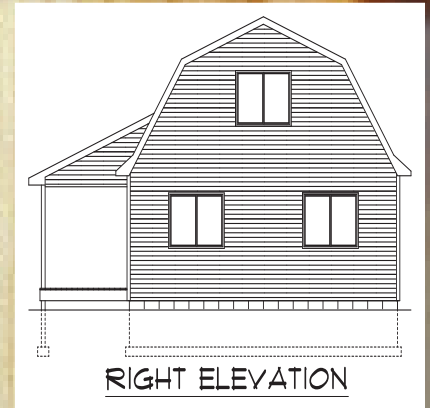

## 24'x32' Gambrel House

The 24x32 Gambrel House will make for a very charming home. Enjoy yourself, or entertain your guests on the eye catching covered front porch. This package can be built on a crawlspace or basement. The dining room is open to the kitchen and includes a patio door which opens to the covered porch. A flush beam separates the living room from the dining and kitchen. A full bath and utility room is located adjacent to the master bedroom on the main level. A full bath serves the 2nd floor bedrooms which have views to the sides.

# 24'x32' Gambrel House

**1ST FLOOR PLAN**

**2ND FLOOR PLAN**

Bernard Building Center's 24'x32' Gambrel house is a complete rough-in package including: wood floor system, 2"x6" exterior & 2"x4" interior walls, OSB wall sheathing, vinyl siding, vinyl windows, entry doors, roof trusses, roof rafters, roof sheathing, shingles, covered porch with deck, trim, nails, and building plans. This package can be modified to fit your needs. Any and all materials can be changed to the product of your choice. The size of the home can also be changed, the possibilities are endless. Changes may alter the final package price. Custom designs are also available.